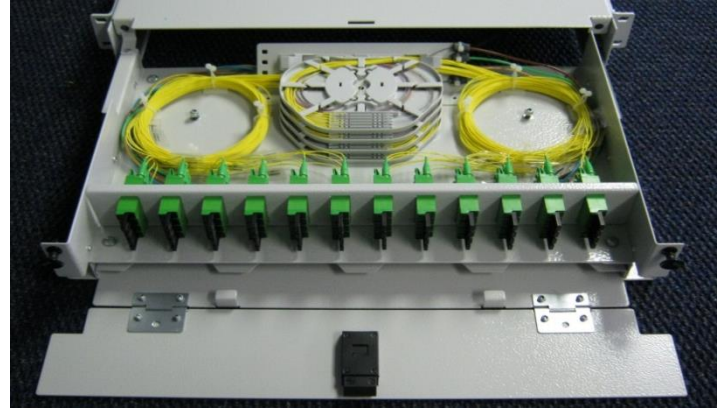

Integrated Solutions

Patch Panels

INTRODUCTION

Tellumat Integrated Solutions offers Patch Panels for Fibre Optics. All our Patch Panel products include Compact Over-length Management (PPWCOM). We offer a 1U to 3U units with different Connectors configurations and Slack Storage options.

FEATURES:

The Patch Panels offer the following:

- Can accommodate all of the following connector types: LC; SC; E2000; ST; FC
- Can accommodate between 12 and 48 fibre connections.
- 2U & 3U variants include a slide-out drawer for easy access
- Are adaptable for Rack Mounting: 19", 21" or 23"
- Patch lead over-length management included as standard
- Patch panels kits include all installation materials needed

PATCH PANELS SPECIFICATIONS

Product Model	1U	2U	3U
Layout & Appearance			
Width (19" Setup)	483mm	483mm	483mm
Height	44mm	89mm	133mm
Depth	270mm	300mm	300mm
Mass	3.7kg	7.5kg	11.4kg
Package Dimensions	590mm L x 390mm W x 270mm H		
IP Rating	IP20		
Mounting Height	1U	2U	3U
Mounting Width	19" & 21" & 23" rack mounting by changing bracket setup		
Material	Cold-rolled Steel		
Material Thickness	1mm	1.6mm	1.6mm
Colour	RAL7035 Light Grey		
Operating Temperature	-40°C to +50°C		
Cable Entry Gland	Diameter 6-12mm	-	-
Connector Type - Number of Connections	LCdup - 12W	LCdup - 12W	LCdup - 12W
	LCdup - 24W	LCdup - 24W	LCdup - 24W
	-	LCdup - 48W	LCdup - 48W
	SCsim - 12W	SCsim - 12W	SCsim - 12W
	-	SCsim - 24W	SCsim - 24W
	-	SCsim - 48W	SCsim - 48W
	E2000 - 12W	E2000 - 12W	E2000 - 12W
	-	E2000 - 24W	E2000 - 24W
	-	-	E2000 - 48W
	ST - 12W	ST - 12W	ST - 12W
	ST - 24W	ST - 24W	ST - 24W
	-	ST - 48W	ST - 48W
	FC - 12W	FC - 12W	FC - 12W
	FC - 24W	FC - 24W	FC - 24W
	-	FC - 48W	FC - 48W
	* The most popular configurations are indicated in bold .		
Fibre Management Method	VS (velcro & spools)	VS	VS
	-	BC (bundle clips)	BC