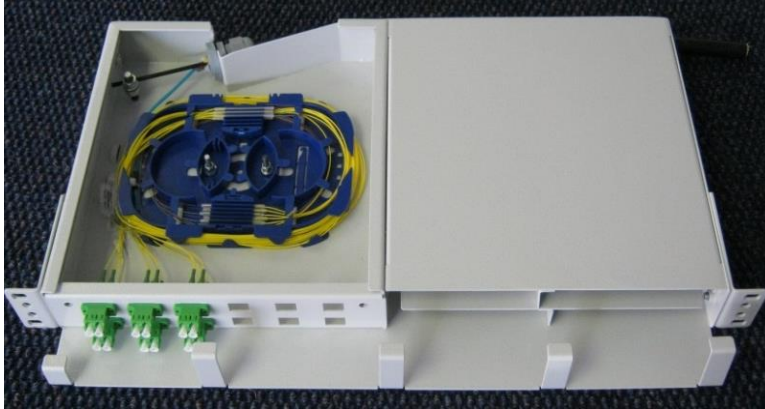

Integrated Solutions

Patch Panels

INTRODUCTION

Tellumat Integrated Solutions offers Patch Panels for Fibre Optics. All our Patch Panel products include Compact Over-length Management (PPWCOM). We offer a 1U to 3U units with different Connectors configurations and Slack Storage options.

FEATURES:

The Patch Panels offer the following:

- Can accommodate all of the following connector types: LC; SC; E2000; ST; FC
- Can accommodate between 12 and 48 fibre connections.
- 2U & 3U variants include a slide-out drawer for easy access
- Are adaptable for Rack Mounting: 19", 21" or 23"
- Patch lead over-length management included as standard
- Patch panels kits include all installation materials needed

PATCH PANELS SPECIFICATIONS

Product Model	1U	2U	3U
Layout & Appearance			
Width (19" Setup)	483mm	483mm	483mm
Height	44mm	89mm	133mm
Depth	270mm	300mm	300mm
Mass	3.7kg	7.5kg	11.4kg
Package Dimensions	590mm L x 390mm W x 270mm H		
IP Rating	IP20		
Mounting Height	1U	2U	3U
Mounting Width	19" & 21" & 23" rack mounting by changing bracket setup		
Material	Cold-rolled Steel		
Material Thickness	1mm	1.6mm	1.6mm
Colour	RAL7035 Light Grey		
Operating Temperature	-40°C to +50°C		
Cable Entry Gland	Diameter 6-12mm	-	-
Connector Type - Number of Connections	LCdup - 12W	LCdup - 12W	LCdup - 12W
	LCdup - 24W	LCdup - 24W	LCdup - 24W
	-	LCdup - 48W	LCdup - 48W
	SCsim - 12W	SCsim - 12W	SCsim - 12W
	-	SCsim - 24W	SCsim - 24W
	-	SCsim - 48W	SCsim - 48W
	E2000 - 12W	E2000 - 12W	E2000 - 12W
	-	E2000 - 24W	E2000 - 24W
	-	-	E2000 - 48W
	ST - 12W	ST - 12W	ST - 12W
	ST - 24W	ST - 24W	ST - 24W
	-	ST - 48W	ST - 48W
	FC - 12W	FC - 12W	FC - 12W
	FC - 24W	FC - 24W	FC - 24W
	-	FC - 48W	FC - 48W
	* The most popular configurations are indicated in bold .		
Fibre Management Method	VS (velcro & spools)	VS	VS
	-	BC (bundle clips)	BC